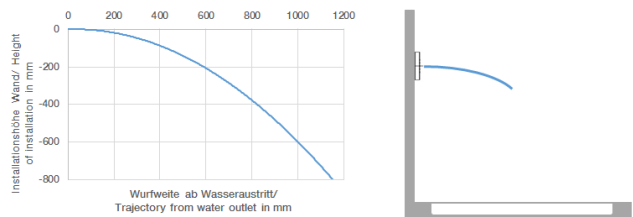

WATER BAR Concealed body spray FlowReduce - Brushed Durabronze (23kt Gold)

IMO

36 517 979

- HORIZONTAL RAIN, max. flow rate 6 l/min (at 3 bar)
- with anti-scale system
- cover plate 240 x 60 mm
- 1/2" connection
- This product can help a building meet the requirements of Green Building Rating Systems, e.g. LEED®, BREEAM®, DGNB

Required miscellaneous

	xGRID Installation track 555 mm - 12 360 970 90
--	--

36 517 979
mm [inches]

Flow rate chart

Trajectory diagram

Certificates

WRAS_1304001. LGA_19489.

36 517 979

WATER BAR Concealed body spray FlowReduce - Brushed Durabronz (23kt Gold)

IMO

36 517 979

Spare parts list

No.	Item Number	Name	Quantity used	Delivery time
1	09 11 02 137 90	holder	1	2
2	09 24 04 247 20 90	connection	1	2
3	09 11 02 138 90	plate	1	2
4	09 30 30 116 90	screw	4	2
5	09 16 01 016 90	ring	1	2
6	90 23 01 032 00 90	flow reducer	1	2
7	09 14 10 003 90	seal	1	2
8	09 24 04 248 90	nipple	1	2
9	09 14 10 042 90	seal	1	2
10	09 14 03 133 90	seal	1	2
11	09 11 02 135-28	base	1	-
Spare part can no longer be ordered, please order the replacement item				
12	09 17 97 058 90	holder	1	2
13	09 28 10 142 20 90	ring	2	2
14	09 12 01 076 90	insert	1	60
15	09 11 02 136-00	cover	1	60
16	09 30 30 163 90	screw	14	2
17	09 14 10 132 90	seal	2	2
18	09 24 04 249-28	nipple	2	-
Spare part can no longer be ordered, please order the replacement item				
19	09 30 30 164 90	screw	2	2
20	09 27 99 001-28	rosette	1	20
21	09 31 11 006 90	pin	2	2