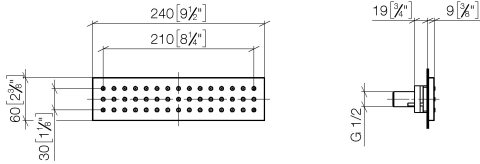

WATER BAR Concealed body spray FlowReduce - Brushed Durabronze (23kt Gold)

IMO

36 517 979

- HORIZONTAL RAIN, max. flow rate 6 l/min (at 3 bar)
- with anti-scale system
- cover plate 240 x 60 mm
- 1/2" connection
- This product can help a building meet the requirements of Green Building Rating Systems, e.g. LEED®, BREEAM®, DGNB

Required miscellaneous

	Concealed wall installation box - 35 206 970 90
	• max. recess depth 173 mm
	• min. recess depth 100 mm

Recommended miscellaneous

	xGRID Attachment set for integrating in the dry wall construction - 12 340 970 90
--	--

Required miscellaneous

	xGRID Installation track 555 mm - 12 360 970 90
--	--

36 517 979
mm [inches]

Flow rate chart

Trajectory diagram

Certificates

WRAS_1304001. LGA_19489.

36 517 979