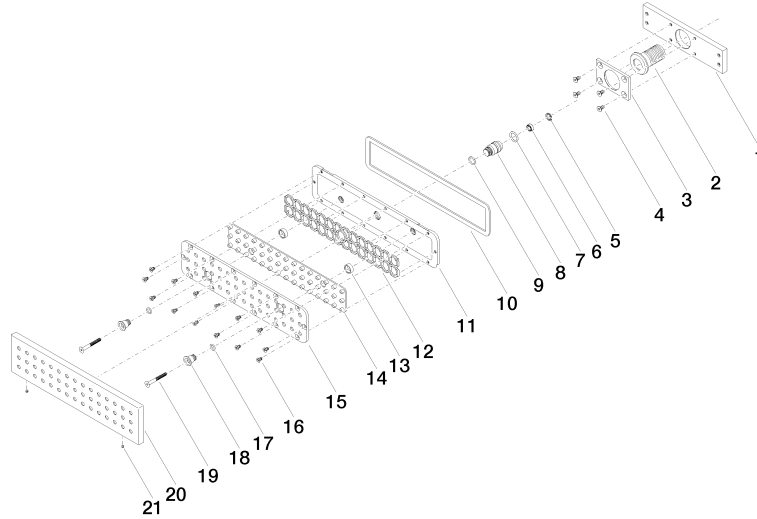

WATER BAR Concealed body spray FlowReduce - Brushed Durabronze (23kt Gold)

IMO

36 517 979

- HORIZONTAL RAIN, max. flow rate 6 l/min (at 3 bar)
- with anti-scale system
- cover plate 240 x 60 mm
- 1/2" connection
- This product can help a building meet the requirements of Green Building Rating Systems, e.g. LEED®, BREEAM®, DGNB

Required miscellaneous

	Concealed wall installation box - 35 206 970 90
	• max. recess depth 173 mm
	• min. recess depth 100 mm

Recommended miscellaneous

	xGRID Attachment set for integrating in the dry wall construction - 12 340 970 90
--	--

Required miscellaneous

	xGRID Installation track 555 mm - 12 360 970 90
--	--

36 517 979
mm [inches]

Flow rate chart

Trajectory diagram

Certificates

WRAS_1304001. LGA_19489.

36 517 979